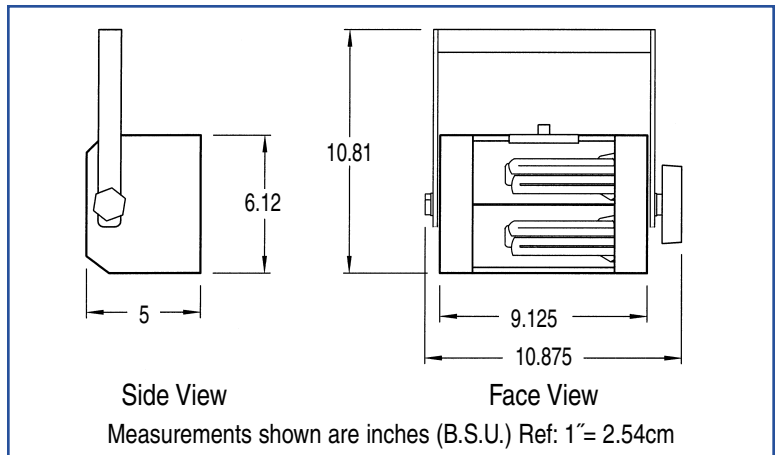

Socket: Molded white high strength thermoplastic with push wire connections and 18 gauge leads. Model number 285-QX 4-pin accepts 26, 32 and 42 watt triple tube lamps.

Electrical: Unit contains (1) 2-lamp ballast to drive two 26, 32 or 42 watt lamps for a maximum of 84 lamp watts per fixture. Power factor shall be $>.97$ with a class A sound rating and THD of $<20\%$. Power entry on unit includes on/off switch, fuse holder with fuse (for protection against power surges), spare fuse and IEC connector. The 0-10 Analog Dim unit is provided with integral dimming control.

Mounting: Provided with .125 welded aluminum yoke. Unit may rotate vertically through the yoke and horizontally through a pipe clamp for ease of focus, and may be locked into place.

Fixture Includes:

- (2) 42 watt Triple Tube Lamps
- (1) 2-lamp Ballast
- 16' power cord with NEMA5-15 (3) prong plug
- (1) C-Clamp or 5/8" Stand Adapter (Specify One)

MODEL

B084-242TT	Non Dim
B084-242TT-DA	0-10 Analog Dim
B084-242TT-D/PM*	Phase Control

* Not available in 230 volt.

WEIGHT

Complete	Lbs 4.5	Kg 2.0
----------	---------	--------

DIMENSIONS

	Inches	Cm
Length	10.88	27.6
Height	10.81	27.5
Width	5.0	12.7