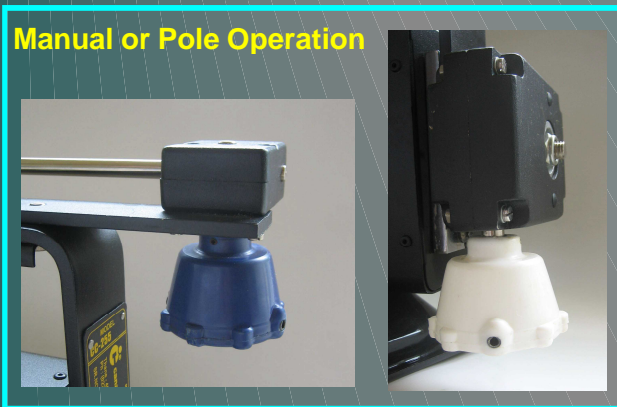

Manual or Pole Operation

Canara 680w Fluorescent lamp Head

Full Canara photometric's available on request
 Canara UK price list available on request

Interchangeable*
 rear control
 panels offer
 0-10v / DMX or
 Manual Dimming