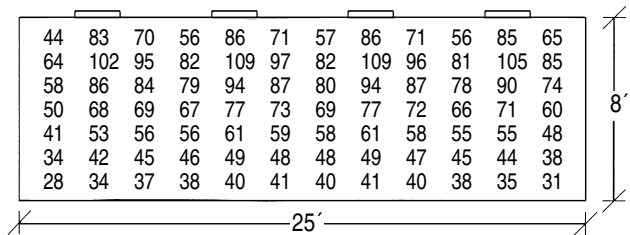

LIGHT LEVELS ON THE WALL  
FIXTURES 3' FROM WALL AND 4' ON CENTER

LIGHT LEVELS ON THE WALL  
FIXTURES 3-6' FROM WALL AND 4' ON CENTER

LIGHT LEVELS ON THE WALL  
FIXTURES 3' FROM WALL AND 6' ON CENTER

LIGHT LEVELS ON THE WALL  
FIXTURES 3-6' FROM WALL AND 6' ON CENTER