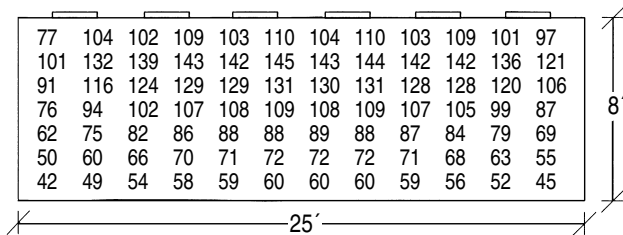

LIGHT LEVELS ON THE WALL
FIXTURES 3' FROM WALL AND 4' ON CENTER