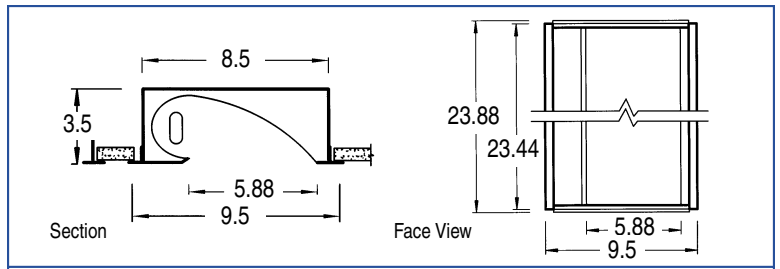

MODEL # for Recessed T-Bar Ceiling

SW055-155BX-TB-DA 0-10 Analog Dim
SW055-155BX-TB-D/PM* Phase Control Dim