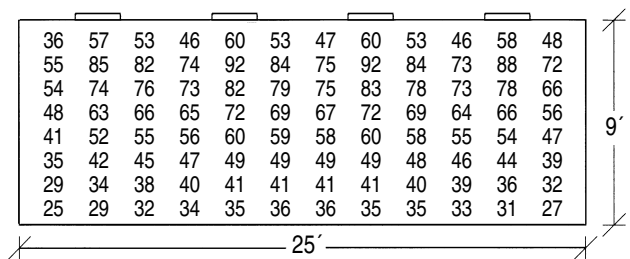

## PHOTOMETRICS MODEL SW055-155BX

Light readings are shown in footcandles and were calculated with Lighting Analysts' AGI 32, utilizing independent test lab photometric file #4009A1.IES. Readings are initial levels and the reflectances of the room for calculation purposes were Ceiling: .80, Walls: .50 and Floor: .20. To convert levels to Lux, use the conversion factor of 1 fc = 10.765 Lux. Original photometric data on file at the factory. Specifications subject to change without notice or obligation.

LIGHT LEVELS ON THE WALL  
FIXTURES 3' FROM WALL AND 4' ON CENTER

LIGHT LEVELS ON THE WALL  
FIXTURES 3-6' FROM WALL AND 4' ON CENTER

LIGHT LEVELS ON THE WALL  
FIXTURES 3' FROM WALL AND 6' ON CENTER

LIGHT LEVELS ON THE WALL  
FIXTURES 3-6' FROM WALL AND 6' ON CENTER