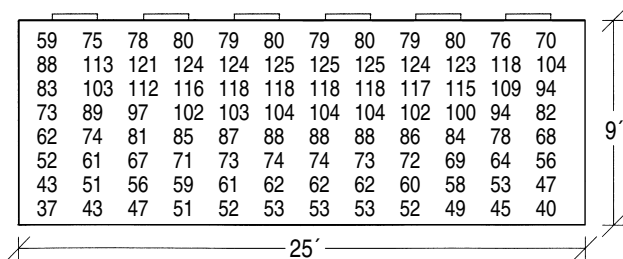

LIGHT LEVELS ON THE WALL
FIXTURES 3-6' FROM WALL AND 4' ON CENTER